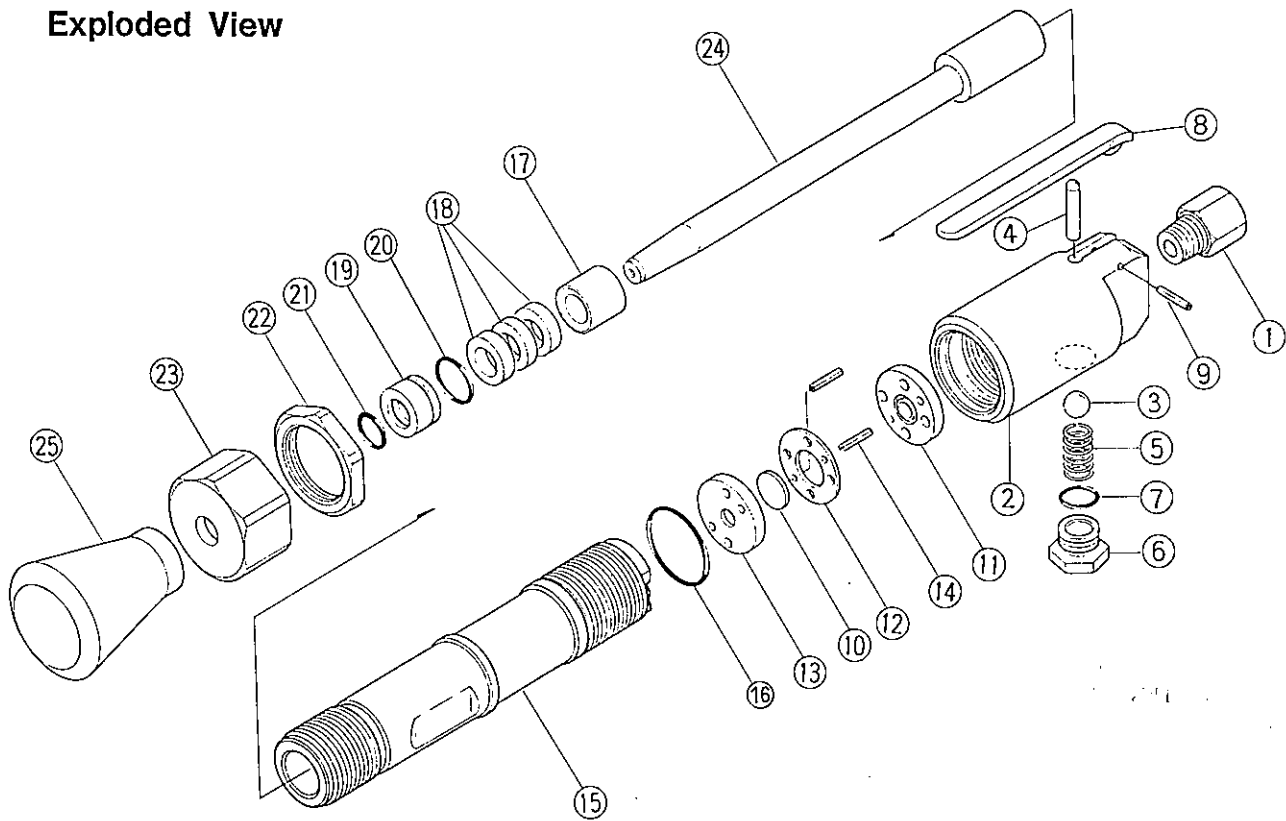

## MODEL TB-0G

### Exploded View

### Parts List

Symbol No.	Part No.	Q'ty Req'd	Description
1	Y30101500	1	Screw Bush 3/8×3/8
2	Y31002020	1	Cylinder Cap
3	Y10103040	1	Throttle Valve Ball
4	Y31002040	1	Throttle Valve Pin
5	Y31002050	1	Throttle Valve Spring
6	Y31002060	1	Throttle Valve Cap
7	Y31002070	1	O Ring 6605-1015
8	Y31002080	1	Throttle Lever
9	Y31002090	1	Spring Pin 3×18
10	Y31002100	1	Valve
11	Y31002110	1	Valve Seat(Upper)
12	Y31002120	1	Valve Seat(Middle)
13	Y31002130	1	Valve Seat(Under)
14	Y31002090	2	Spring Pin 3×18

Symbol No.	Part No.	Q'ty Req'd	Description
15	Y31002150	1	Cylinder
16	Y50201250	1	O Ring 2035
17	Y31002170	1	Inner Bush
18	Y31002180	3	Packing 23.6×14×14
19	Y31002190	1	Outer Bush
20	Y31002200	1	O Ring S-20
21	Y31002210	1	O Ring 6227-11
22	Y31002220	1	Double Nut
23	Y31002230	1	Gland Nut
24	Y31002240	1	Piston
25	Y31002250	1	Butt(Rubber)
48	Y10301220	1	Hose Stem 3/8×1/2
49	Y10301320	1	Poly Plug 3/8